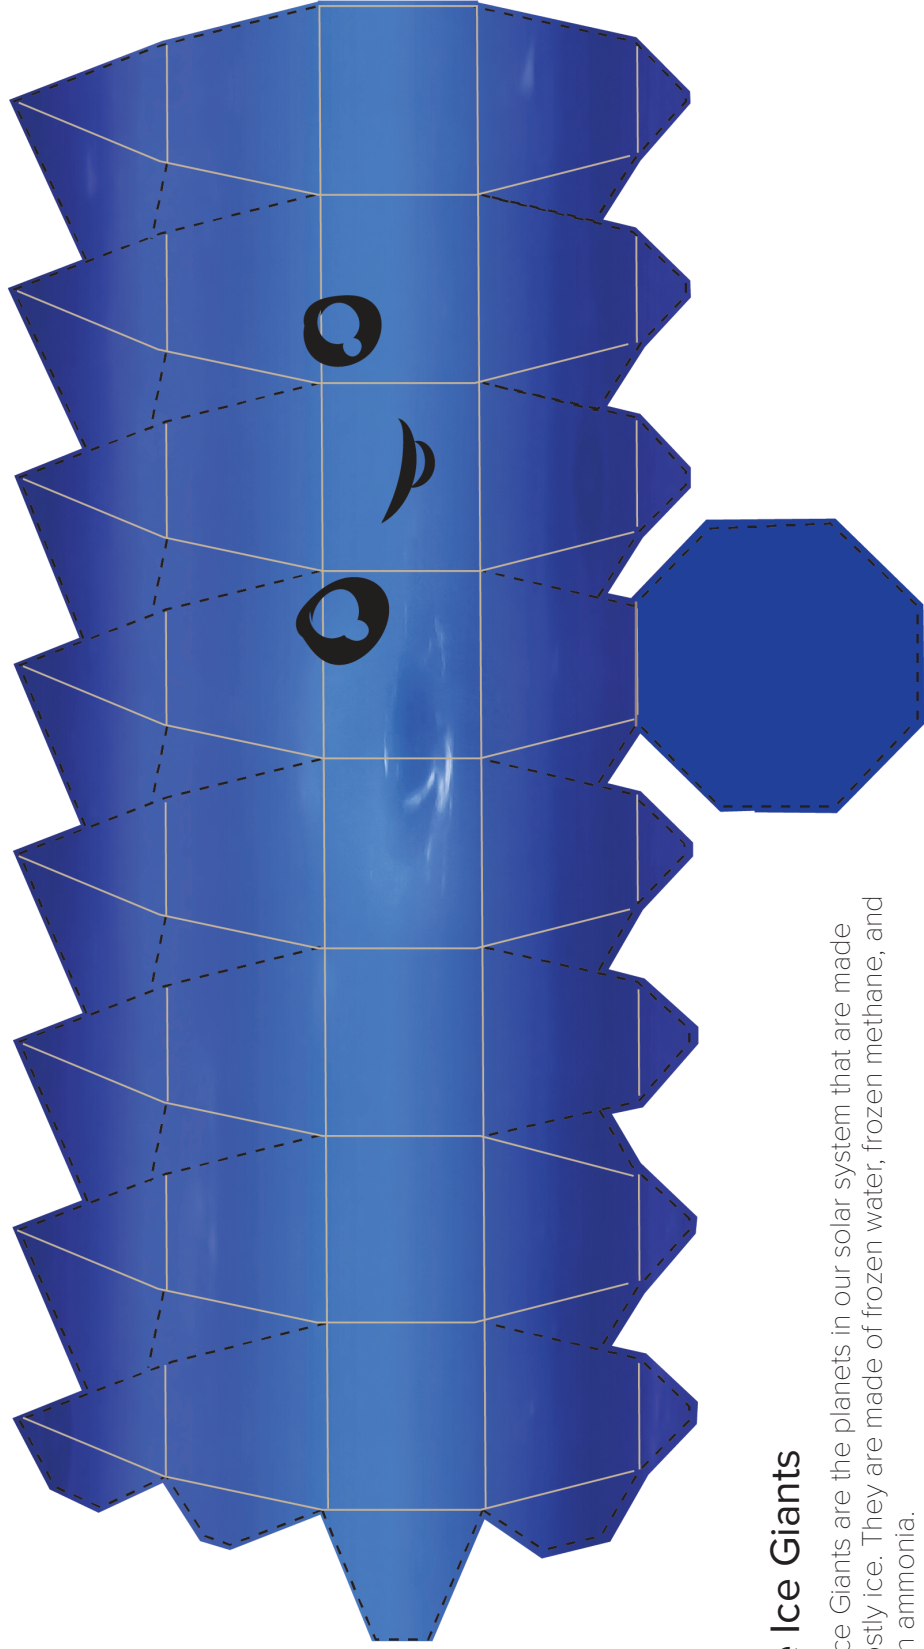

## Planet Balloon Origami

STEMTaught<sup>®</sup>

## Neptune

### Planet Facts:

Diameter: 30,598 miles  
Distance from Sun: 2.795 billion miles  
Length of day: 16 hours, 6 minutes  
Orbital period: 165 years  
Gravity: 1.14 times Earth's gravity

## The Ice Giants

The Ice Giants are the planets in our solar system that are made of mostly ice. They are made of frozen water, frozen methane, and frozen ammonia.